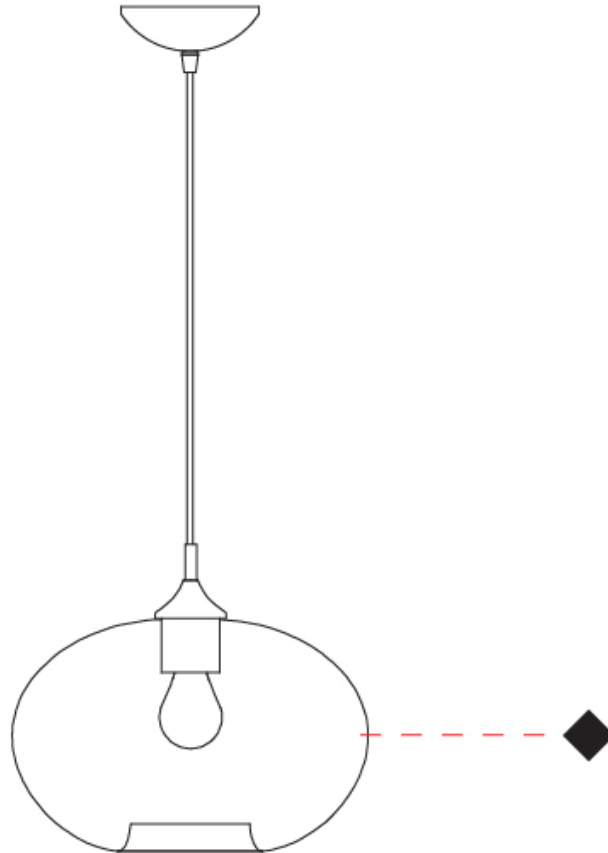

PARIGI CIPOLLA MONOPOINT SUSPENSION

D141077-

PROJECT

TYPE

SPECIFIER

QUANTITY

DATE

D