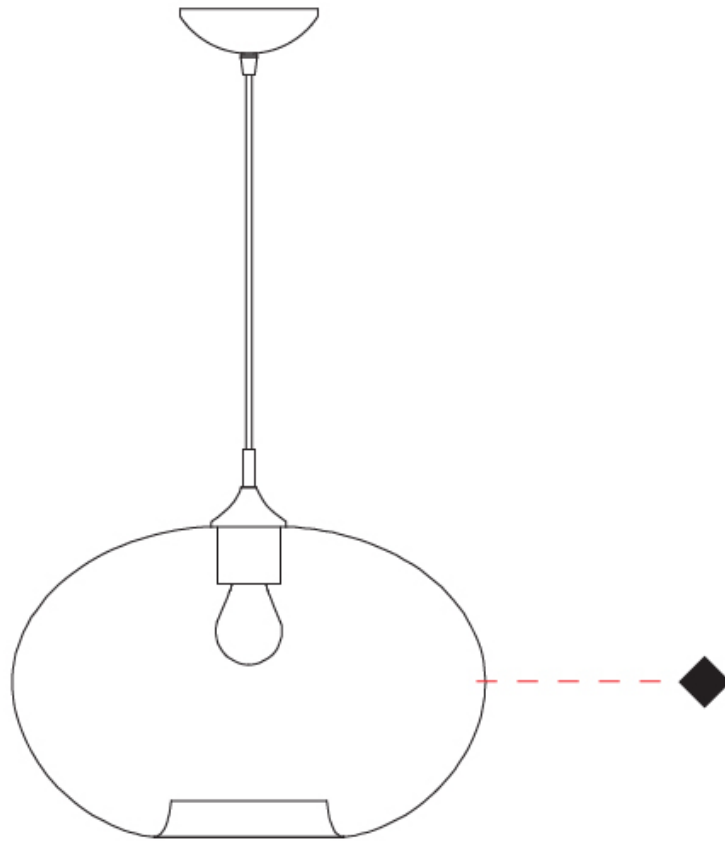

PARIGI CIPOLLA MONOPOINT SUSPENSION

D141078-

PROJECT _____

TYPE _____

SPECIFIER _____

QUANTITY _____

DATE _____

D