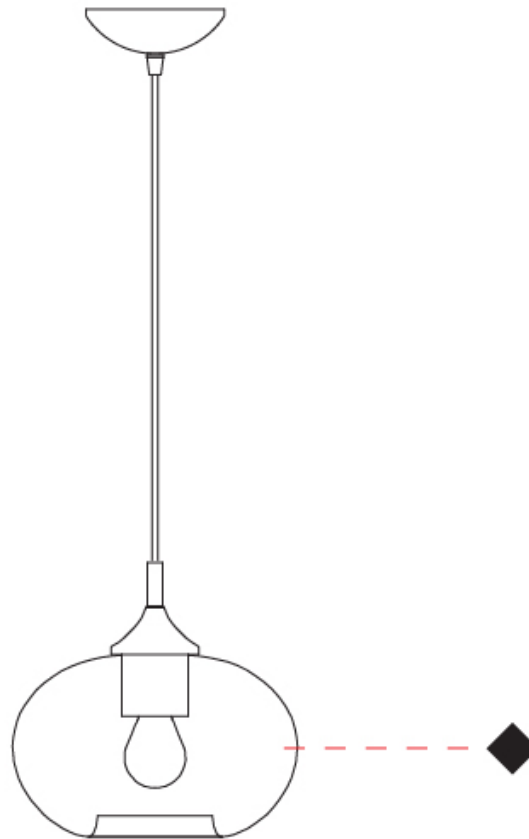

PARIGI CIPOLLA MONOPOINT SUSPENSION

D141076-

PROJECT _____

TYPE _____

SPECIFIER _____

QUANTITY _____

DATE _____

D