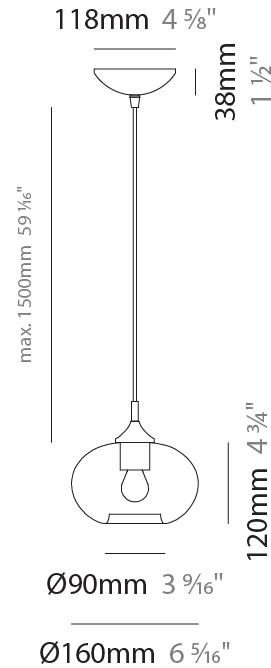

PARIGI CIPOLLA MONOPOINT SUSPENSION

D141075-

base number   Finish
Options

1. To build a product code in our configurator select the specify button on the base model # product page
2. To build a manual product code on this datasheet choose from the options listed below in blue font and add the suffix to the base model #

GENERAL

Series: Parigi Cipolla
Subseries: Parigi Cipolla Monopoint
Partner: Cangini & Tucci
Division: Design
Installation: Suspension
Product Type: Pendant
Mounting Location: Ceiling

PHYSICAL

Shape: Sphere
Diameter (mm): 160
Diameter (in): 6 ⁵/₁₆
Height (mm): 120
Height (in): 4 ³/₄
Max. Overall Height (mm): 1620
Max. Overall Height (in): 63 ³/₄
Weight (kg): 0.45
Weight (lbs): 0.99
[Fixture Finish: AMB / GRN / PNK / RUB / SKB / SMK / TOB / TRA](#)
Holder Finish: CHR
Fixture Material: Glass / Metal
Primary Material: Glass - Borosilicate
Cable Details: 1500mm Cable

ELECTRICAL

Number of Lamps: 1
Lamp Type: LED Retrofit
Bulb Included: Bulb Not Included
Max. Wattage Per Lamp (W): 4
Lamp Base: E12
Input Voltage (V): 120

LED

OPTICAL

RATINGS AND CERTIFICATIONS

Certified By: Certified for North American Standards
IP rating: IP20

PROJECT
TYPE
SPECIFIER
QUANTITY
DATE