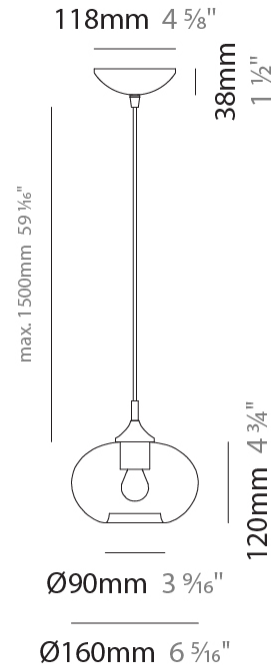

PARIGI CIPOLLA MONOPOINT SUSPENSION

D141075-CP

base number Finish
Options

1. To build a product code in our configurator select the specify button on the base model # product page
2. To build a manual product code on this datasheet choose from the options listed below in blue font and add the suffix to the base model #

GENERAL

Series: Parigi Cipolla
Subseries: Parigi Cipolla Monopoint
Partner: Cangini & Tucci
Division: Design
Installation: Suspension
Product Type: Pendant
Mounting Location: Ceiling

PHYSICAL

Shape: Sphere
Diameter (mm): 160
Diameter (in): 6 ⁵/₁₆
Height (mm): 120
Height (in): 4 ³/₄
Max. Overall Height (mm): 1620
Max. Overall Height (in): 63 ³/₄
Weight (kg): 0.45
Weight (lbs): 0.99
[Fixture Finish: AMB / GRN / PNK / RUB / SKB / SMK / TOB / TRA](#)
Holder Finish: CHR
Fixture Material: Glass / Metal
Primary Material: Glass - Borosilicate
Cable Details: 1500mm Cable

ELECTRICAL

Number of Lamps: 1
Lamp Type: LED Retrofit
Bulb Included: Bulb Not Included
Max. Wattage Per Lamp (W): 4
Lamp Base: E12
Input Voltage (V): 120

LED

OPTICAL

RATINGS AND CERTIFICATIONS

Certified By: Certified for North American Standards
IP rating: IP20

PROJECT
TYPE
SPECIFIER
QUANTITY
DATE