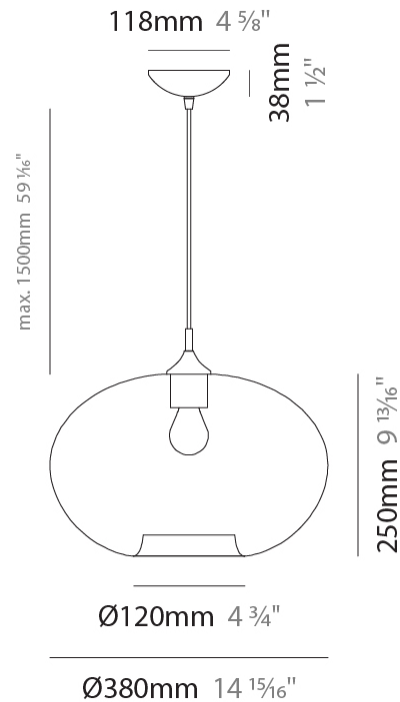

PROJECT	
TYPE	
SPECIFIER	
QUANTITY	
DATE	

PARIGI CIPOLLA MONOPOINT SUSPENSION

D141078-

base number   Finish
Options

1. To build a product code in our configurator select the specify button on the base model # product page
2. To build a manual product code on this datasheet choose from the options listed below in blue font and add the suffix to the base model #

GENERAL

Series: Parigi Cipolla
Subseries: Parigi Cipolla Monopoint
Partner: Cangini & Tucci
Division: Design
Installation: Suspension
Product Type: Pendant
Mounting Location: Ceiling

PHYSICAL

Shape: Sphere
Diameter (mm): 380
Diameter (in): 14 ¹⁵/₁₆
Height (mm): 250
Height (in): 9 ¹³/₁₆
Max. Overall Height (mm): 1750
Max. Overall Height (in): 68 ⁷/₈
Weight (kg): 2.40
Weight (lbs): 5.29
Fixture Finish: [AMB / GRN / PNK / RUB / SKB / SMK / TOB / TRA](#)
Holder Finish: CHR
Fixture Material: Glass / Metal
Primary Material: Glass - Borosilicate
Cable Details: 1500mm Cable

ELECTRICAL

Number of Lamps: 1
Lamp Type: LED Retrofit
Bulb Included: Bulb Not Included
Max. Wattage Per Lamp (W): 8
Lamp Base: E26
Input Voltage (V): 120
Upon Request: 277Vac / GU24

LED

OPTICAL

RATINGS AND CERTIFICATIONS

Certified By: Certified for North American Standards
IP rating: IP20