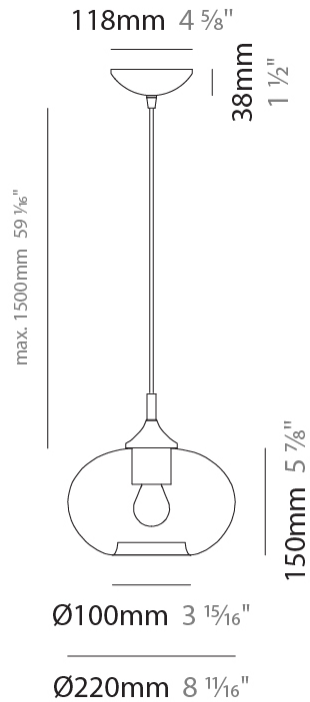

PROJECT	
TYPE	
SPECIFIER	
QUANTITY	
DATE	

PARIGI CIPOLLA MONOPOINT SUSPENSION

D141076-

base number Finish
Options

1. To build a product code in our configurator select the specify button on the base model # product page
2. To build a manual product code on this datasheet choose from the options listed below in blue font and add the suffix to the base model #

GENERAL

Series: Parigi Cipolla
Subseries: Parigi Cipolla Monopoint
Partner: Cangini & Tucci
Division: Design
Installation: Suspension
Product Type: Pendant
Mounting Location: Ceiling

PHYSICAL

Shape: Sphere
Diameter (mm): 220
Diameter (in): 8 ¹⁵/₁₆
Height (mm): 150
Height (in): 5 ⁷/₈
Max. Overall Height (mm): 1650
Max. Overall Height (in): 64 ¹⁵/₁₆
Weight (kg): 1.10
Weight (lbs): 2.43
Fixture Finish: [AMB](#) / [GRN](#) / [PNK](#) / [RUB](#) / [SKB](#) / [SMK](#) / [TOB](#) / [TRA](#)
Holder Finish: CHR
Fixture Material: Glass / Metal
Primary Material: Glass - Borosilicate
Cable Details: 1500mm Cable

ELECTRICAL

Number of Lamps: 1
Lamp Type: LED Retrofit
Bulb Included: Bulb Not Included
Max. Wattage Per Lamp (W): 8
Lamp Base: E26
Input Voltage (V): 120
Upon Request: 277Vac / GU24

LED

OPTICAL

RATINGS AND CERTIFICATIONS

Certified By: Certified for North American Standards
IP rating: IP20