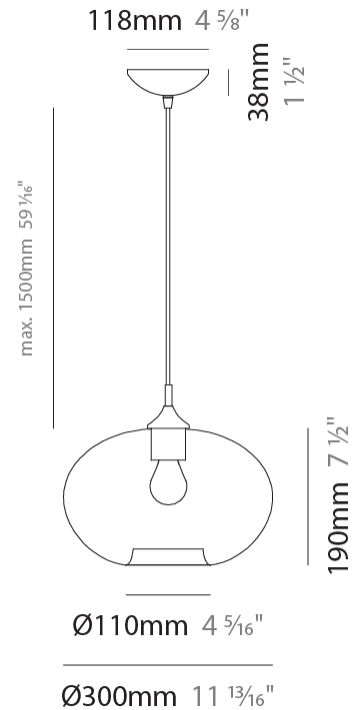

PROJECT	_____
TYPE	_____
SPECIFIER	_____
QUANTITY	_____
DATE	_____

PARIGI CIPOLLA MONOPOINT SUSPENSION

D141077-

base number Finish
Options

1. To build a product code in our configurator select the specify button on the base model # product page
2. To build a manual product code on this datasheet choose from the options listed below in blue font and add the suffix to the base model #

GENERAL

Series: Parigi Cipolla
Subseries: Parigi Cipolla Monopoint
Partner: Cangini & Tucci
Division: Design
Installation: Suspension
Product Type: Pendant
Mounting Location: Ceiling

PHYSICAL

Shape: Sphere
Diameter (mm): 300
Diameter (in): 11 ¹³/₁₆
Height (mm): 190
Height (in): 7 ¹/₂
Max. Overall Height (mm): 1690
Max. Overall Height (in): 66 ⁹/₁₆
Weight (kg): 1.40
Weight (lbs): 3.09
Fixture Finish: [AMB](#) / [GRN](#) / [PNK](#) / [RUB](#) / [SKB](#) / [SMK](#) / [TOB](#) / [TRA](#)
Holder Finish: CHR
Fixture Material: Glass / Metal
Primary Material: Glass - Borosilicate
Cable Details: 1500mm Cable

ELECTRICAL

Number of Lamps: 1
Lamp Type: LED Retrofit
Bulb Included: Bulb Not Included
Max. Wattage Per Lamp (W): 8
Lamp Base: E26
Input Voltage (V): 120
Upon Request: 277Vac / GU24

LED

OPTICAL

RATINGS AND CERTIFICATIONS

Certified By: Certified for North American Standards
IP rating: IP20